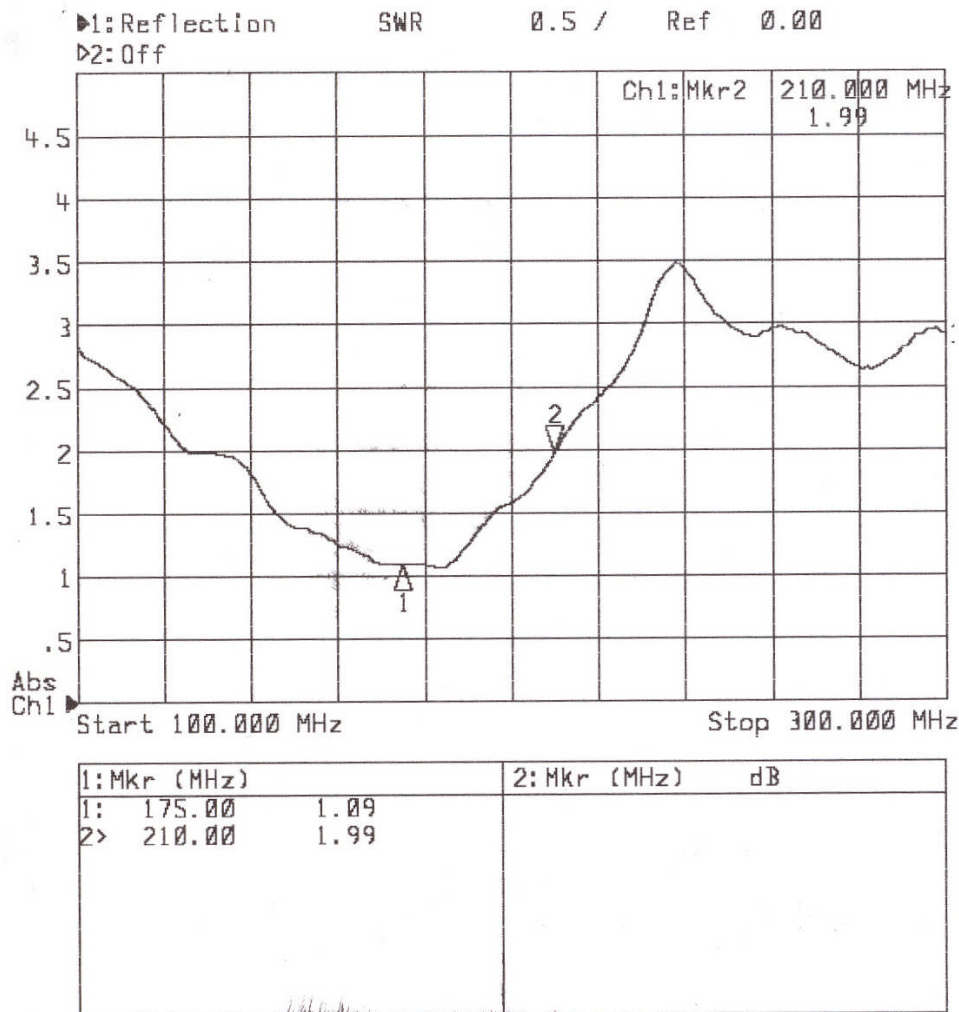

AEB231 – BODY MOUNT ANTENNA

¼ Wave DAB / VHF Antenna – Vertical Polarisation

Frequency: 140MHz – 250MHz
Gain: 0dBi
VSWR: Less than 2:1 in all bands
Impedance: 50Ω

VSWR 100MHz – 300MHz

Physical Data

Gross Dimensions: 330mm Steel Whip, Black ABS Plastic.
Mounting: Body Mounted
Operating Temp: -40°C to +140°C
Cable Length: 4.25 m RG58 (-0mm, +100mm)
Connectors: SMA (m) Nickel-plated brass crimp type