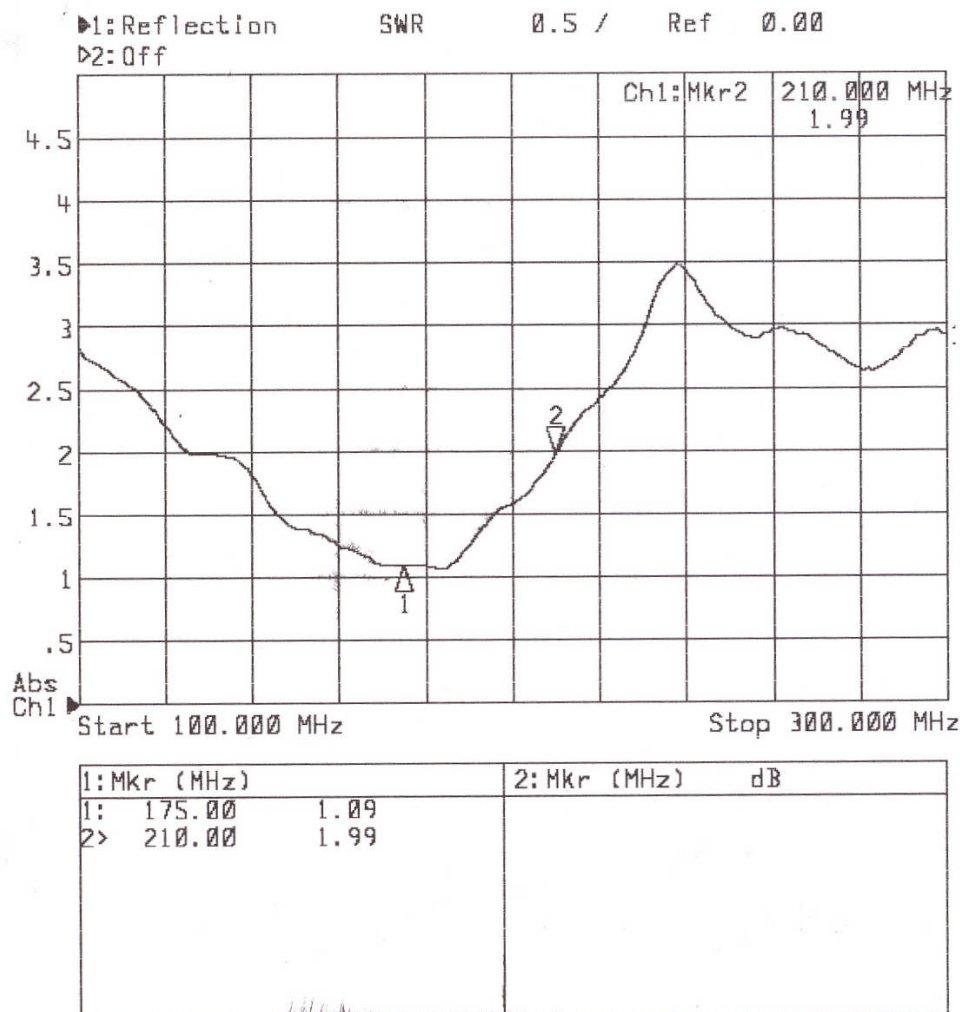

AEB231 – BODY MOUNT ANTENNA

1/4 Wave DAB / VHF / UHF Antenna – Vertical Polarisation

Frequency: 140MHz – 250MHz
 Gain: 0dBi
 VSWR: Less than 2:1 in all bands
 Impedance: 50Ω

VSWR 100MHz – 300MHz

Physical Data

Gross Dimensions: 330mm Steel Whip, Black ABS Plastic.
 Mounting: Body Mounted
 Operating Temp: -40°C to +140°C
 Cable Length: 0.2m RG58 (-0mm, +100mm)
 Connectors: FME (f) Nickel-plated brass crimp type