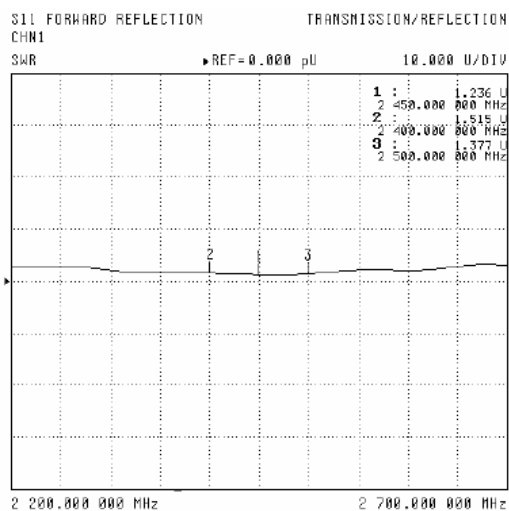

#### **WiFi / Zigbee Panel Antenna**

Frequency: 2.4GHz to 2.485GHz  
 Gain: 10dBi  
 VSWR: Less than 2:1 in all bands  
 Impedance: 50Ω

#### **Physical Data**

Gross Dimensions: 191mm x 110mm x 28mm with a swivel base  
 Material: Cool Grey 1C ABS Radome and base cover  
 Operating Temp: -30°C to +60°C  
 Cable Length: White PRO-100 1m (nominal)  
 Connectors: SMA (m) Reverse Polarity