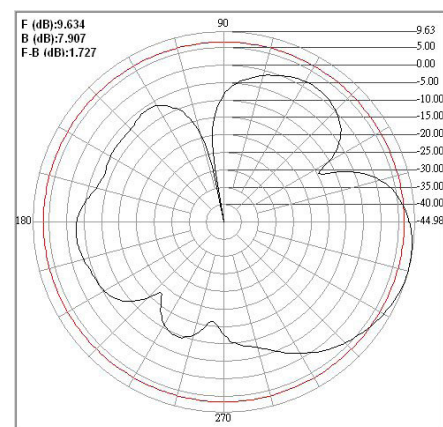

#### **Physical Data**

Gross Dimensions: 191mm x 110mm x 28mm with a swivel base  
 Material: Cool Grey 1C ABS Radome and base cover  
 Operating Temp: -30°C to +60°C  
 Cable Length: White PRO-100 1m (nominal)  
 Connectors: SMA (m) Reverse Polarity