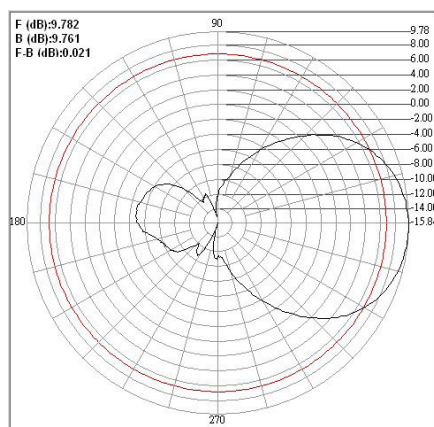

#### **Physical Data**

Gross Dimensions: 191mm x 110mm x 28mm with a swivel base  
 Material: Cool Grey 1C ABS Radome and base cover  
 Operating Temp: -30°C to +60°C  
 Cable Length: White PRO-100 1m (nominal)  
 Connectors: SMA (m) Reverse Polarity