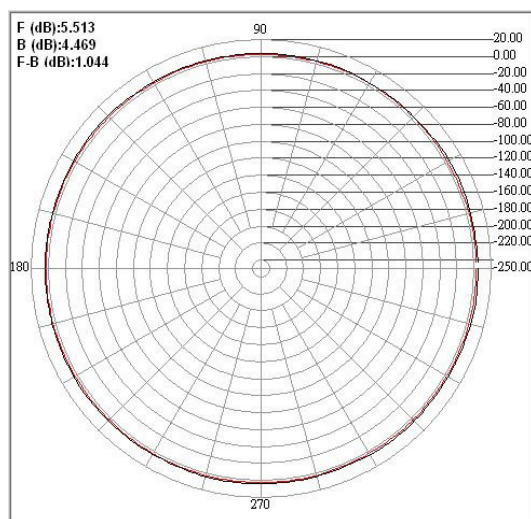

## **CTI-RA-H01 – 2.4GHz WiFi / ZIGBEE ANTENNA SWIVEL BASE**

### **WiFi / Zigbee 5/8λ Antenna**

Frequency: 2.4GHz to 2.485GHz  
Gain: 5dBi  
VSWR: Less than 2:1 in all bands  
Impedance: 50Ω

### **Physical Data**

Gross Dimensions: 13mm Dia. x 210mm long with a swivel base  
Material: Black ABS Radome and base  
Operating Temp: -30°C to +85°C  
Cable Length: N/A  
Connectors: SMA (m) Reverse Polarity