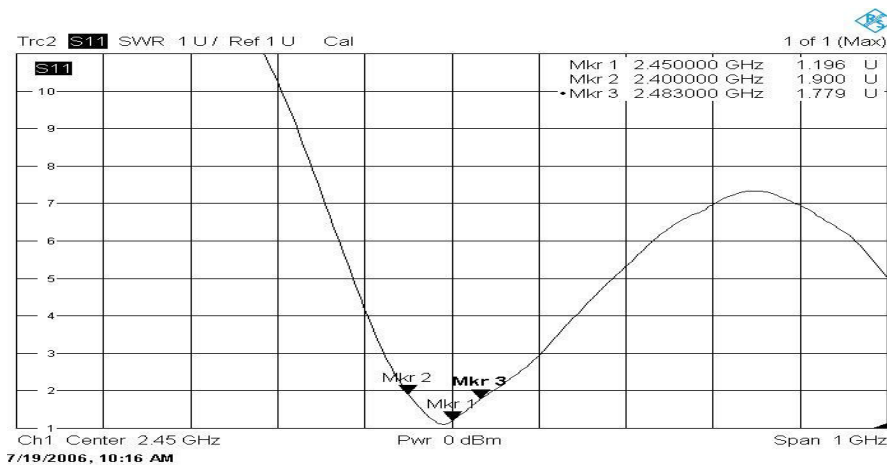

## **CTI-RA-H01 – 2.4GHz WiFi / ZIGBEE ANTENNA SWIVEL BASE**

### **WiFi / Zigbee 5/8λ Antenna**

Frequency: 2.4GHz to 2.485GHz  
Gain: 5dBi  
VSWR: Less than 2:1 in all bands  
Impedance: 50Ω

### **Physical Data**

Gross Dimensions: 13mm Dia. x 210mm long with a swivel base  
Material: Black ABS Radome and base  
Operating Temp: -30°C to +85°C  
Cable Length: N/A  
Connectors: SMA (m) Reverse Polarity