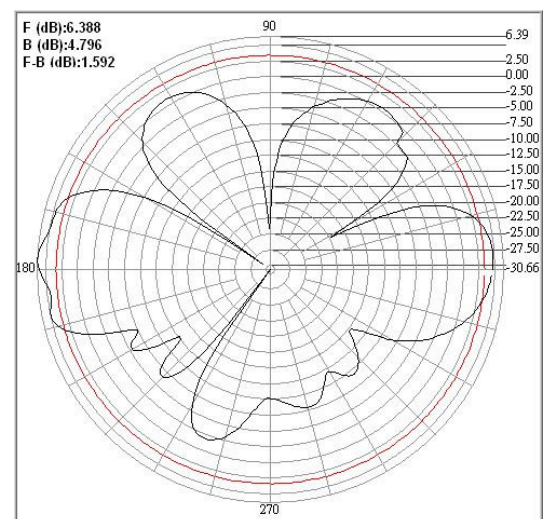

## **CTI-RA-H01 – 2.4GHz WiFi / ZIGBEE ANTENNA SWIVEL BASE**

### **WiFi / Zigbee 5/8λ Antenna**

Frequency: 2.4GHz to 2.485GHz  
Gain: 5dBi  
VSWR: Less than 2:1 in all bands  
Impedance: 50Ω

### **Physical Data**

Gross Dimensions: 13mm Dia. x 210mm long with a swivel base  
Material: Black ABS Radome and base  
Operating Temp: -30°C to +85°C  
Cable Length: N/A  
Connectors: SMA (m) Reverse Polarity